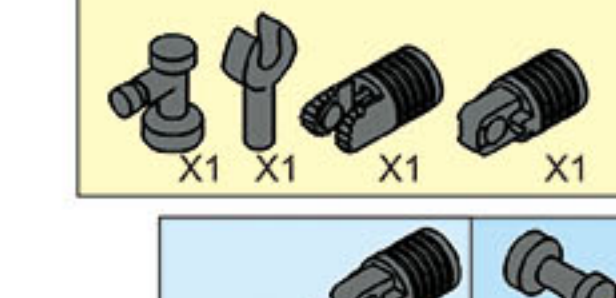

COLOUR

WARNING:
CHOKING HAZARD - Small parts.
Not for children under 3 years.