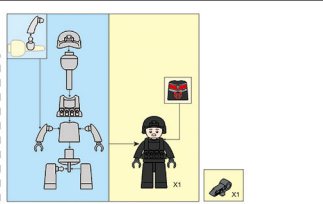

COLOUR

Black	1
Dark Grey	1
Red	1
Light Grey	1
Blue	1