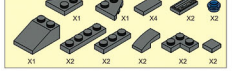

COLOUR

Black	1
Dark Grey	1
Red	1
Light Grey	1
Blue	1