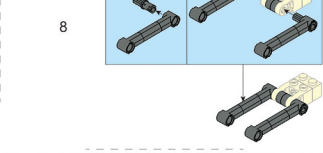

COLOUR

Black	1
Dark Grey	1
Red	1
Light Grey	1
Blue	1