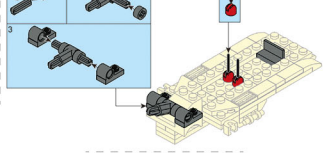

COLOUR

Black	1
Dark Grey	1
Red	1
Light Grey	1
Blue	1