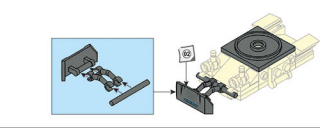

COLOUR

Black	1
Dark Grey	1
Red	1
Light Grey	1
Blue	1