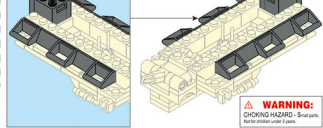

COLOUR

Black	1
Dark Grey	1
Red	1
Light Grey	1
Blue	1