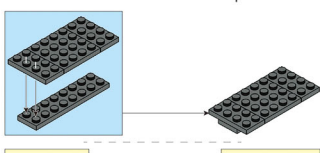

COLOUR

Black	1
Dark Grey	1
Red	1
Light Grey	1
Blue	1