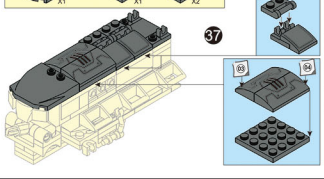

COLOUR

Black	1
Dark Grey	1
Red	1
Light Grey	1
Blue	1

WARNING:
CHOKING HAZARD - Small parts.
Not for children under 3 years.