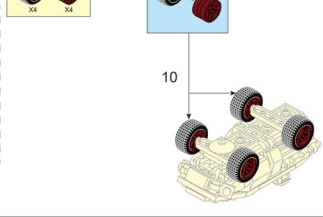

COLOUR

Black	1
Dark Grey	1
Red	1
Light Grey	1
Blue	1

WARNING:
CHOKING HAZARD - Small parts.
Not for children under 3 years.