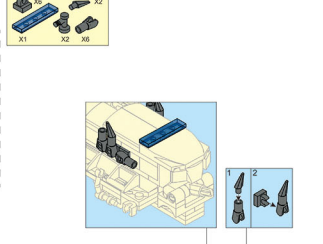

COLOUR

Black	1
Dark Grey	1
Red	1
Light Grey	1
Blue	1

WARNING:
CHOKING HAZARD - Small parts.
Not for children under 3 years.