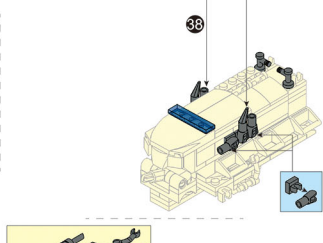

COLOUR

Black	1
Dark Grey	1
Red	1
Light Grey	1
Blue	1

WARNING:
CHOKING HAZARD - Small parts.
Not for children under 3 years.