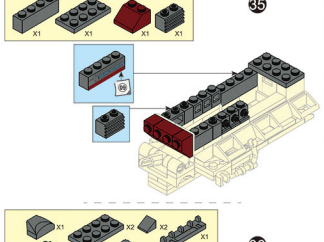

COLOUR

Black	1
Dark Grey	1
Red	1
Light Grey	1
Blue	1

WARNING:
CHOKING HAZARD - Small parts.
Not for children under 3 years.