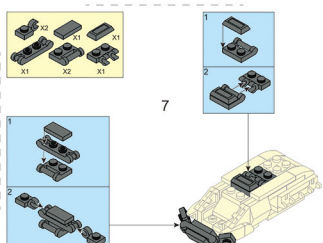

COLOUR

Black	1
Dark Grey	1
Red	1
Light Grey	1
Blue	1

WARNING:
CHOKING HAZARD - Small parts.
Not for children under 3 years.