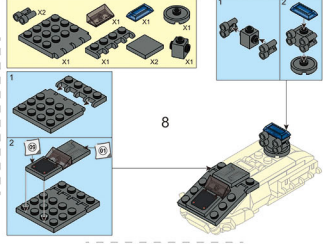

COLOUR

Black	1
Dark Grey	1
Red	1
Light Grey	1
Blue	1

WARNING:
CHOKING HAZARD - Small parts.
Not for children under 3 years.