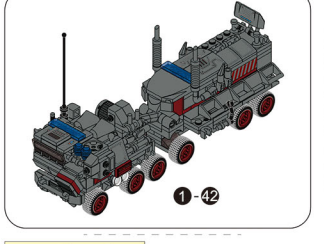

COLOUR

Black	1
Dark Grey	1
Red	1
Light Grey	1
Blue	1

WARNING:
CHOKING HAZARD - Small parts.
Not for children under 3 years.