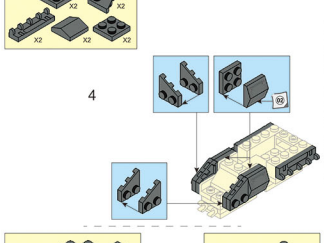

COLOUR

Black	1
Dark Grey	1
Red	1
Light Grey	1
Blue	1

WARNING:
CHOKING HAZARD - Small parts.
Not for children under 3 years.