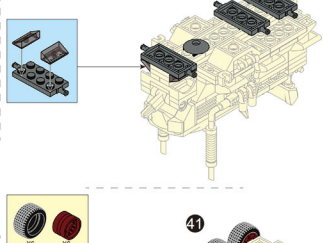

COLOUR

Black	1
Dark Grey	1
Red	1
Light Grey	1
Blue	1

WARNING:
CHOKING HAZARD - Small parts.
Not for children under 3 years.