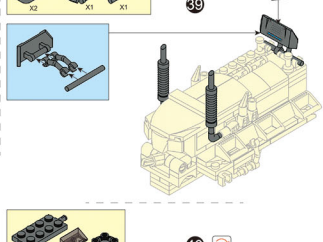

COLOUR

Black	1
Dark Grey	1
Red	1
Light Grey	1
Blue	1

WARNING:
CHOKING HAZARD - Small parts.
Not for children under 3 years.