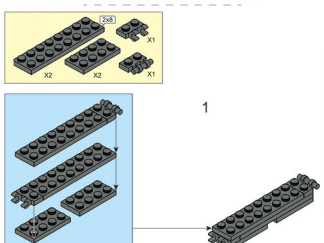

COLOUR

Black	1
Dark Grey	1
Red	1
Light Grey	1
Blue	1

WARNING:
CHOKING HAZARD - Small parts.
Not for children under 3 years.