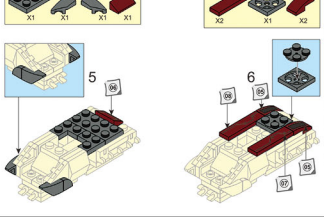

COLOUR

Black	1
Dark Grey	1
Red	1
Light Grey	1
Blue	1

WARNING:
CHOKING HAZARD - Small parts.
Not for children under 3 years.