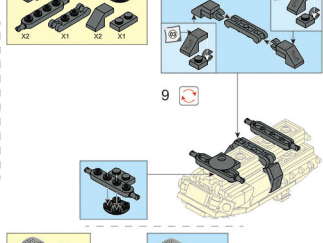

COLOUR

Black	1
Dark Grey	1
Red	1
Light Grey	1
Blue	1

WARNING:
CHOKING HAZARD - Small parts.
Not for children under 3 years.