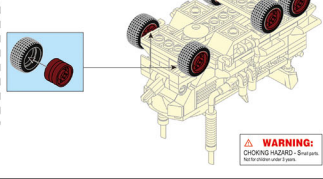

COLOUR

Black	1
Dark Grey	1
Red	1
Light Grey	1
Blue	1

WARNING:
CHOKING HAZARD - Small parts.
Not for children under 3 years.