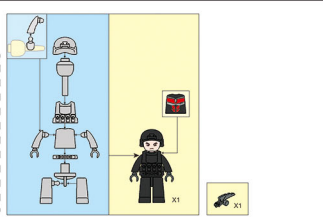

COLOUR

Black	1
Dark Grey	1
Red	1
Light Grey	1
Blue	1

WARNING:
CHOKING HAZARD - Small parts.
Not for children under 3 years.