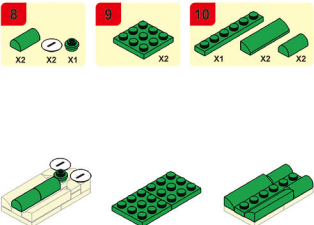

PLEYERID

CREATIVE LIFE BRICKS

M38-B1073B