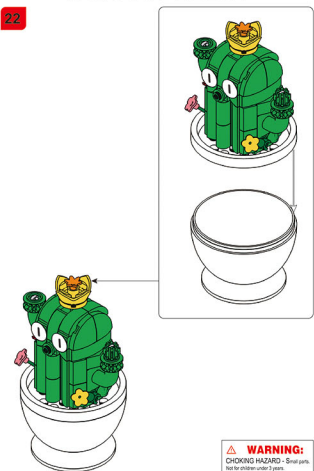

PLEYERID

CREATIVE LIFE BRICKS

M38-B1073B