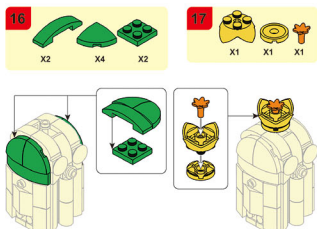

PLEYERID

CREATIVE LIFE BRICKS

M38-B1073B