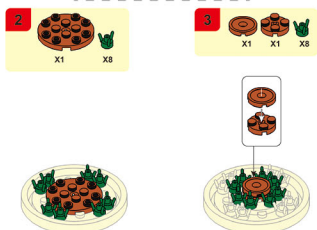

PLEYERID

CREATIVE LIFE BRICKS

M38-B1073A

WARNING:
CHOKING HAZARD - Small parts.
Not for children under 3 years.

PLEYERID

CREATIVE LIFE BRICKS

M38-B1073B

WARNING:
CHOKING HAZARD - Small parts.
Not for children under 3 years.

PLEYERID

CREATIVE LIFE BRICKS

M38-B1073C

WARNING:
CHOKING HAZARD - Small parts.
Not for children under 3 years.

PLEYERID

CREATIVE LIFE BRICKS

M38-B1073D

WARNING:
CHOKING HAZARD - Small parts.
Not for children under 3 years.

PLEYERID

CREATIVE LIFE BRICKS

M38-B1073E

WARNING:
CHOKING HAZARD - Small parts.
Not for children under 3 years.

PLEYERID

CREATIVE LIFE BRICKS

M38-B1073F

WARNING:
CHOKING HAZARD - Small parts.
Not for children under 3 years.