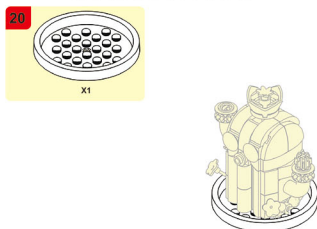

PLEYERID

CREATIVE LIFE BRICKS

M38-B1073B