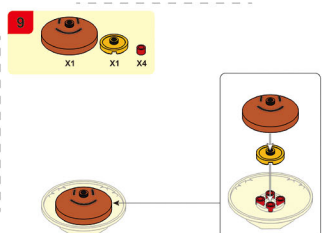

PLEYERID

CREATIVE LIFE BRICKS

M38-B1073A

WARNING:
CHOKING HAZARD - Small parts.
Not for children under 3 years.

PLEYERID

CREATIVE LIFE BRICKS

M38-B1073B

WARNING:
CHOKING HAZARD - Small parts.
Not for children under 3 years.

PLEYERID

CREATIVE LIFE BRICKS

M38-B1073C

WARNING:
CHOKING HAZARD - Small parts.
Not for children under 3 years.

PLEYERID

CREATIVE LIFE BRICKS

M38-B1073D

WARNING:
CHOKING HAZARD - Small parts.
Not for children under 3 years.

PLEYERID

CREATIVE LIFE BRICKS

M38-B1073E

WARNING:
CHOKING HAZARD - Small parts.
Not for children under 3 years.

PLEYERID

CREATIVE LIFE BRICKS

M38-B1073F

WARNING:
CHOKING HAZARD - Small parts.
Not for children under 3 years.