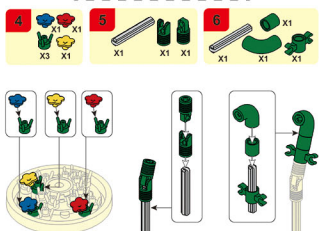

PLEYERID

CREATIVE LIFE BRICKS

M38-B1073A

WARNING:
CHOKING HAZARD - Small parts.
Not for children under 3 years.

PLEYERID

CREATIVE LIFE BRICKS

M38-B1073B

WARNING:
CHOKING HAZARD - Small parts.
Not for children under 3 years.

PLEYERID

CREATIVE LIFE BRICKS

M38-B1073C

WARNING:
CHOKING HAZARD - Small parts.
Not for children under 3 years.

PLEYERID

CREATIVE LIFE BRICKS

M38-B1073D

WARNING:
CHOKING HAZARD - Small parts.
Not for children under 3 years.

PLEYERID

CREATIVE LIFE BRICKS

M38-B1073E

WARNING:
CHOKING HAZARD - Small parts.
Not for children under 3 years.

PLEYERID

CREATIVE LIFE BRICKS

M38-B1073F

WARNING:
CHOKING HAZARD - Small parts.
Not for children under 3 years.