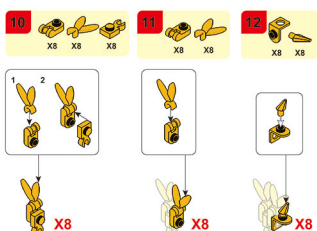

PLEYERID

CREATIVE LIFE BRICKS

M38-B1073A

WARNING:
CHOKING HAZARD - Small parts.
Not for children under 3 years.

PLEYERID

CREATIVE LIFE BRICKS

M38-B1073B

WARNING:
CHOKING HAZARD - Small parts.
Not for children under 3 years.

PLEYERID

CREATIVE LIFE BRICKS

M38-B1073C

WARNING:
CHOKING HAZARD - Small parts.
Not for children under 3 years.

PLEYERID

CREATIVE LIFE BRICKS

M38-B1073D

WARNING:
CHOKING HAZARD - Small parts.
Not for children under 3 years.

PLEYERID

CREATIVE LIFE BRICKS

M38-B1073E

WARNING:
CHOKING HAZARD - Small parts.
Not for children under 3 years.

PLEYERID

CREATIVE LIFE BRICKS

M38-B1073F

WARNING:
CHOKING HAZARD - Small parts.
Not for children under 3 years.