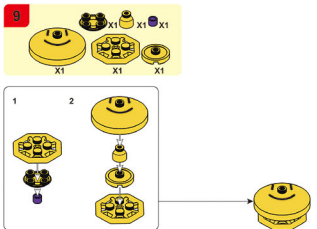

PLEYERID

CREATIVE LIFE BRICKS

M38-B1073C

WARNING:
CHOKING HAZARD - Small parts.
Not for children under 3 years.

PLEYERID

CREATIVE LIFE BRICKS

M38-B1073D

WARNING:
CHOKING HAZARD - Small parts.
Not for children under 3 years.

PLEYERID

CREATIVE LIFE BRICKS

M38-B1073E

WARNING:
CHOKING HAZARD - Small parts.
Not for children under 3 years.

PLEYERID

CREATIVE LIFE BRICKS

M38-B1073F

WARNING:
CHOKING HAZARD - Small parts.
Not for children under 3 years.