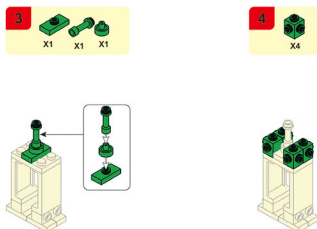

PLEYERID

CREATIVE LIFE BRICKS

M38-B1073B