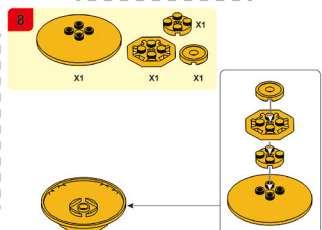

PLEYERID

CREATIVE LIFE BRICKS

M38-B1073A

WARNING:
CHOKING HAZARD - Small parts.
Not for children under 3 years.

PLEYERID

CREATIVE LIFE BRICKS

M38-B1073B

WARNING:
CHOKING HAZARD - Small parts.
Not for children under 3 years.

PLEYERID

CREATIVE LIFE BRICKS

M38-B1073C

WARNING:
CHOKING HAZARD - Small parts.
Not for children under 3 years.

PLEYERID

CREATIVE LIFE BRICKS

M38-B1073D

WARNING:
CHOKING HAZARD - Small parts.
Not for children under 3 years.

PLEYERID

CREATIVE LIFE BRICKS

M38-B1073E

WARNING:
CHOKING HAZARD - Small parts.
Not for children under 3 years.

PLEYERID

CREATIVE LIFE BRICKS

M38-B1073F

WARNING:
CHOKING HAZARD - Small parts.
Not for children under 3 years.