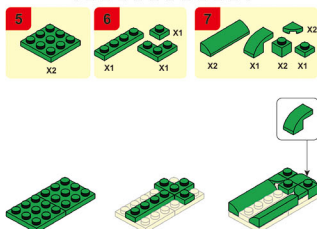

PLEYERID

CREATIVE LIFE BRICKS

M38-B1073B