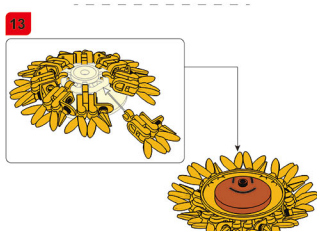

PLEYERID

CREATIVE LIFE BRICKS

M38-B1073A

WARNING:
CHOKING HAZARD - Small parts.
Not for children under 3 years.

PLEYERID

CREATIVE LIFE BRICKS

M38-B1073B

WARNING:
CHOKING HAZARD - Small parts.
Not for children under 3 years.

PLEYERID

CREATIVE LIFE BRICKS

M38-B1073C

WARNING:
CHOKING HAZARD - Small parts.
Not for children under 3 years.

PLEYERID

CREATIVE LIFE BRICKS

M38-B1073D

WARNING:
CHOKING HAZARD - Small parts.
Not for children under 3 years.

PLEYERID

CREATIVE LIFE BRICKS

M38-B1073E

WARNING:
CHOKING HAZARD - Small parts.
Not for children under 3 years.

PLEYERID

CREATIVE LIFE BRICKS

M38-B1073F

WARNING:
CHOKING HAZARD - Small parts.
Not for children under 3 years.