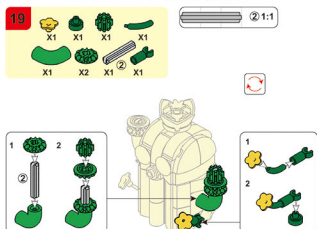

PLEYERID

CREATIVE LIFE BRICKS

M38-B1073B