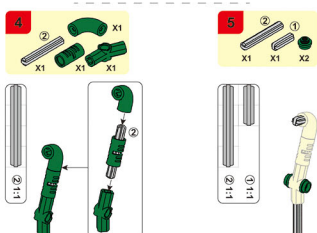

PLEYERID

CREATIVE LIFE BRICKS

M38-B1073A

WARNING:
CHOKING HAZARD - Small parts.
Not for children under 3 years.

PLEYERID

CREATIVE LIFE BRICKS

M38-B1073B

WARNING:
CHOKING HAZARD - Small parts.
Not for children under 3 years.

PLEYERID

CREATIVE LIFE BRICKS

M38-B1073C

WARNING:
CHOKING HAZARD - Small parts.
Not for children under 3 years.

PLEYERID

CREATIVE LIFE BRICKS

M38-B1073D

WARNING:
CHOKING HAZARD - Small parts.
Not for children under 3 years.

PLEYERID

CREATIVE LIFE BRICKS

M38-B1073E

WARNING:
CHOKING HAZARD - Small parts.
Not for children under 3 years.

PLEYERID

CREATIVE LIFE BRICKS

M38-B1073F

WARNING:
CHOKING HAZARD - Small parts.
Not for children under 3 years.