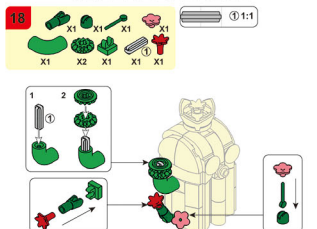

PLEYERID

CREATIVE LIFE BRICKS

M38-B1073B