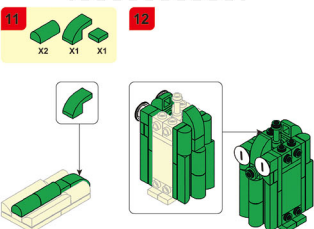

PLEYERID

CREATIVE LIFE BRICKS

M38-B1073B