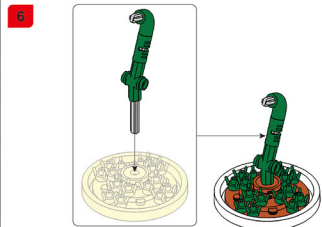

PLEYERID

CREATIVE LIFE BRICKS

M38-B1073A

WARNING:
CHOKING HAZARD - Small parts.
Not for children under 3 years.

PLEYERID

CREATIVE LIFE BRICKS

M38-B1073B

WARNING:
CHOKING HAZARD - Small parts.
Not for children under 3 years.

PLEYERID

CREATIVE LIFE BRICKS

M38-B1073C

WARNING:
CHOKING HAZARD - Small parts.
Not for children under 3 years.

PLEYERID

CREATIVE LIFE BRICKS

M38-B1073D

WARNING:
CHOKING HAZARD - Small parts.
Not for children under 3 years.

PLEYERID

CREATIVE LIFE BRICKS

M38-B1073E

WARNING:
CHOKING HAZARD - Small parts.
Not for children under 3 years.

PLEYERID

CREATIVE LIFE BRICKS

M38-B1073F

WARNING:
CHOKING HAZARD - Small parts.
Not for children under 3 years.