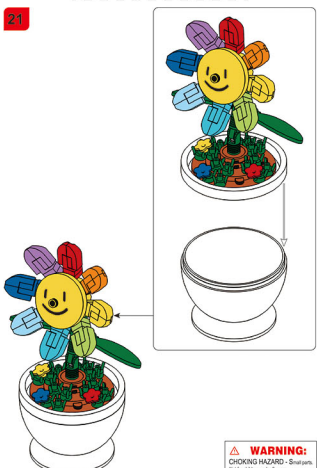

PLEYERID

CREATIVE LIFE BRICKS

M38-B1073A

WARNING:
CHOKING HAZARD - Small parts.
Not for children under 3 years.

PLEYERID

CREATIVE LIFE BRICKS

M38-B1073B

WARNING:
CHOKING HAZARD - Small parts.
Not for children under 3 years.

PLEYERID

CREATIVE LIFE BRICKS

M38-B1073C

WARNING:
CHOKING HAZARD - Small parts.
Not for children under 3 years.

PLEYERID

CREATIVE LIFE BRICKS

M38-B1073D

WARNING:
CHOKING HAZARD - Small parts.
Not for children under 3 years.

PLEYERID

CREATIVE LIFE BRICKS

M38-B1073E

WARNING:
CHOKING HAZARD - Small parts.
Not for children under 3 years.

PLEYERID

CREATIVE LIFE BRICKS

M38-B1073F

WARNING:
CHOKING HAZARD - Small parts.
Not for children under 3 years.