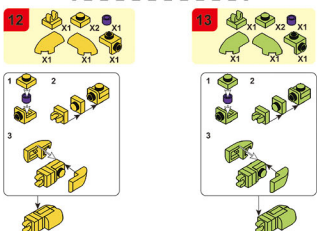

PLEYERID

CREATIVE LIFE BRICKS

M38-B1073C

WARNING:
CHOKING HAZARD - Small parts.
Not for children under 3 years.

PLEYERID

CREATIVE LIFE BRICKS

M38-B1073D

WARNING:
CHOKING HAZARD - Small parts.
Not for children under 3 years.

PLEYERID

CREATIVE LIFE BRICKS

M38-B1073E

WARNING:
CHOKING HAZARD - Small parts.
Not for children under 3 years.

PLEYERID

CREATIVE LIFE BRICKS

M38-B1073F

WARNING:
CHOKING HAZARD - Small parts.
Not for children under 3 years.