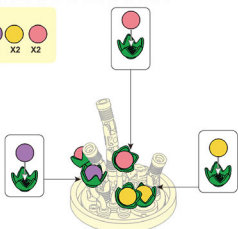

PLEYERID

CREATIVE LIFE BRICKS

M38-B1073E