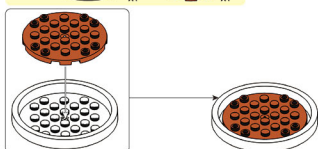

PLEYERID

CREATIVE LIFE BRICKS

M38-B1073F