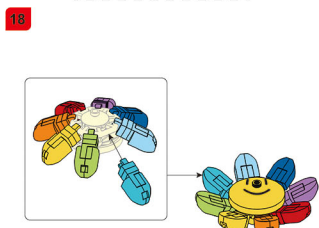

PLEYERID

CREATIVE LIFE BRICKS

M38-B1073A

WARNING:
CHOKING HAZARD - Small parts.
Not for children under 3 years.

PLEYERID

CREATIVE LIFE BRICKS

M38-B1073B

WARNING:
CHOKING HAZARD - Small parts.
Not for children under 3 years.

PLEYERID

CREATIVE LIFE BRICKS

M38-B1073C

WARNING:
CHOKING HAZARD - Small parts.
Not for children under 3 years.

PLEYERID

CREATIVE LIFE BRICKS

M38-B1073D

WARNING:
CHOKING HAZARD - Small parts.
Not for children under 3 years.

PLEYERID

CREATIVE LIFE BRICKS

M38-B1073E

WARNING:
CHOKING HAZARD - Small parts.
Not for children under 3 years.

PLEYERID

CREATIVE LIFE BRICKS

M38-B1073F

WARNING:
CHOKING HAZARD - Small parts.
Not for children under 3 years.