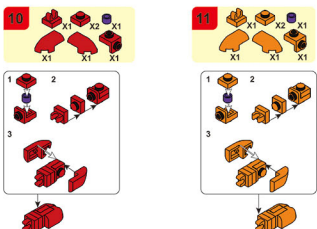

PLEYERID

CREATIVE LIFE BRICKS

M38-B1073C

WARNING:
CHOKING HAZARD - Small parts.
Not for children under 3 years.

PLEYERID

CREATIVE LIFE BRICKS

M38-B1073D

WARNING:
CHOKING HAZARD - Small parts.
Not for children under 3 years.

PLEYERID

CREATIVE LIFE BRICKS

M38-B1073E

WARNING:
CHOKING HAZARD - Small parts.
Not for children under 3 years.

PLEYERID

CREATIVE LIFE BRICKS

M38-B1073F

WARNING:
CHOKING HAZARD - Small parts.
Not for children under 3 years.