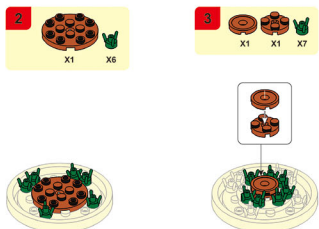

PLEYERID

CREATIVE LIFE BRICKS

M38-B1073C

WARNING:
CHOKING HAZARD - Small parts.
Not for children under 3 years.

PLEYERID

CREATIVE LIFE BRICKS

M38-B1073D

WARNING:
CHOKING HAZARD - Small parts.
Not for children under 3 years.

PLEYERID

CREATIVE LIFE BRICKS

M38-B1073E

WARNING:
CHOKING HAZARD - Small parts.
Not for children under 3 years.

PLEYERID

CREATIVE LIFE BRICKS

M38-B1073F

WARNING:
CHOKING HAZARD - Small parts.
Not for children under 3 years.